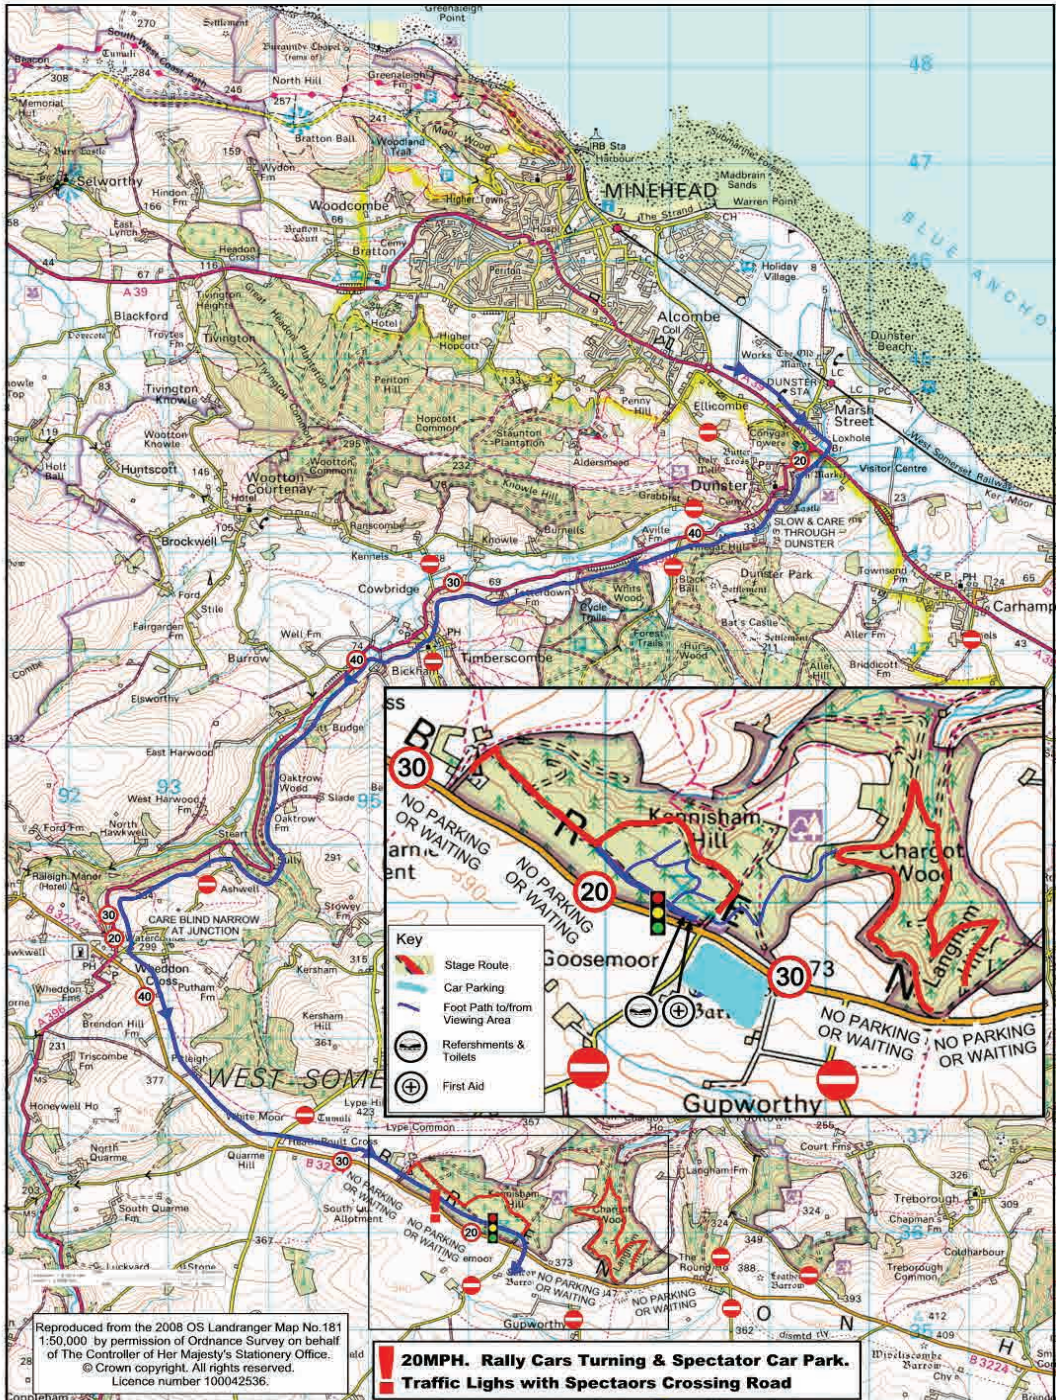

Minehead to Kennisham Spectator Stage